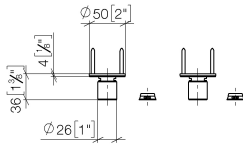

Single holder for 12 mm and 15 mm copper pipes -

29 020 970 90

- for 12 mm and 15 mm copper pipes

Single holder for 12 mm and 15 mm copper pipes -

29 020 970 90

mm [inches]

Single holder for 12 mm and 15 mm copper pipes -